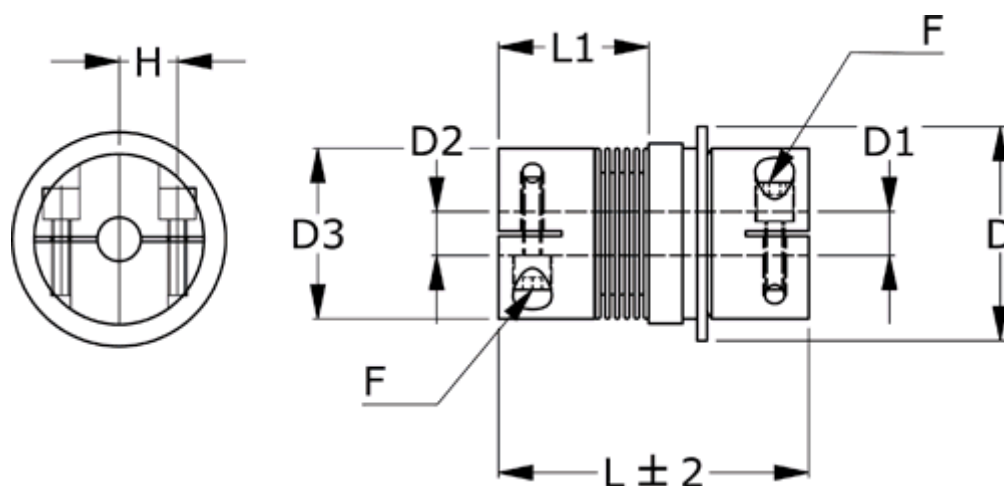

Article number: 335010300941015C1

Description: Safety coupling BKK 030 synchronous  
Length 94 mm, bore 10/15 mm, TKn max 15 NM

## Measures

D = 64  
D1 = 15  
D2 = 10  
D3 = 56.0  
F = M6  
H = 20.0  
L = 94  
L1 = 48.5

Nom. torque NM (TKn) = 15NM overload torque range 1  
Position engagement = C = Synchronous  
s = 1.2